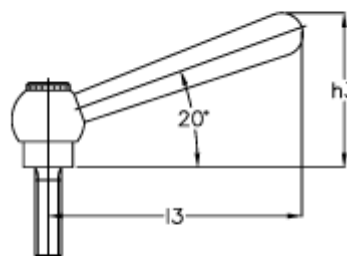

Article number: 20426759

Description: E+G Adjustable clamping lever
GN99.2-10-M8-20-M

Measures

d1 = 10	l2 = 63
d2 = M8	l3 = 60
d3 = 13.5	
d4 = 20	
h1 = 25.0	
h2 = 8.0	
h3 = 39.5	
l1 = 20	