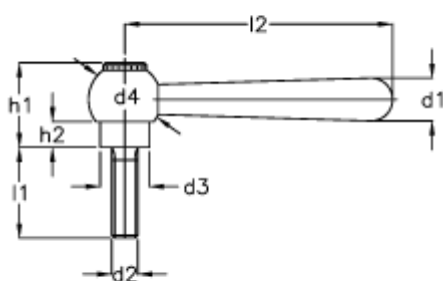

Article number: 20426759

Description: E+G Adjustable clamping lever
GN99.2-10-M8-20-M

Measures

d1 = 10	l2 = 63
d2 = M8	l3 = 60
d3 = 13.5	
d4 = 20	
h1 = 25.0	
h2 = 8.0	
h3 = 39.5	
l1 = 20	